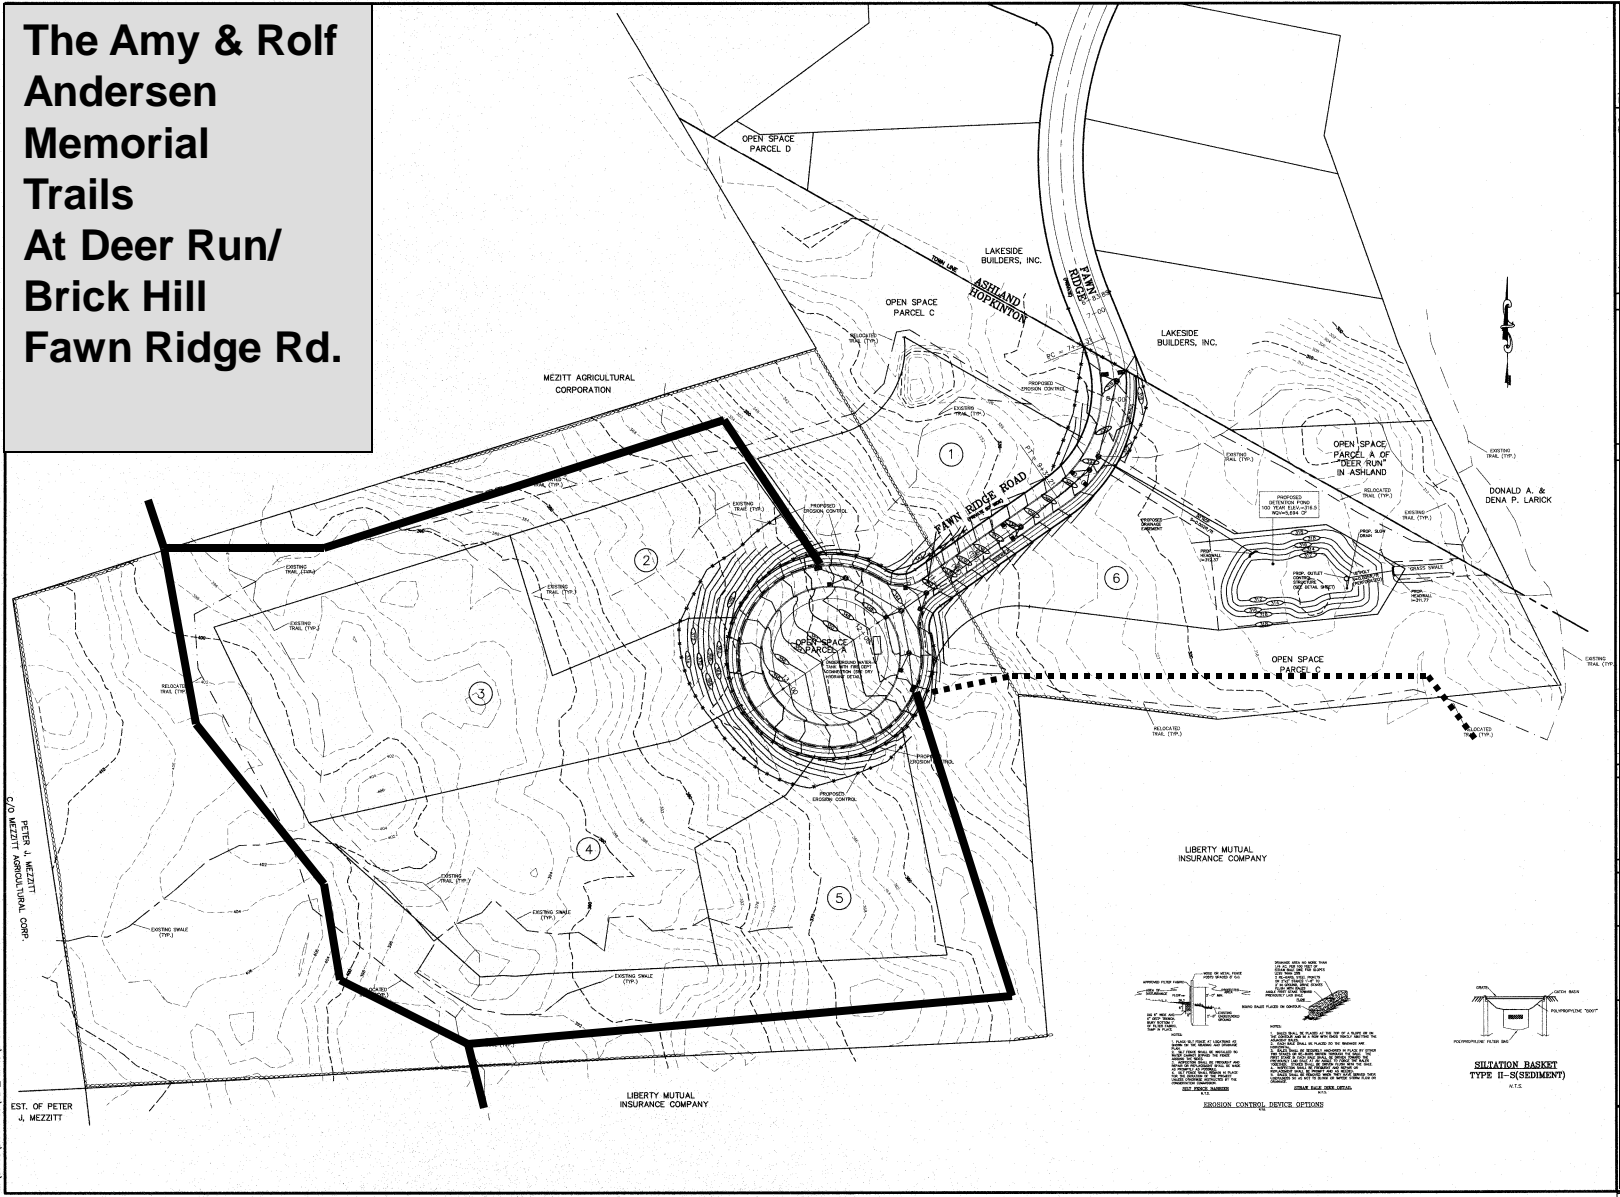

# The Amy & Rolf Andersen Memorial Trails At Deer Run/ Brick Hill Fawn Ridge Rd.

M:\08110\DRAWINGS\DEF\_PLANS\EROSION CONTROL PLAN.DWG  
PETER A. MEZZITT  
C/O MEZZITT AGRICULTURAL CORP.

EST. OF PETER A. MEZZITT

LIBERTY MUTUAL INSURANCE COMPANY

LIBERTY MUTUAL INSURANCE COMPANY

..... Proposed Trails      **—** Existing Trail