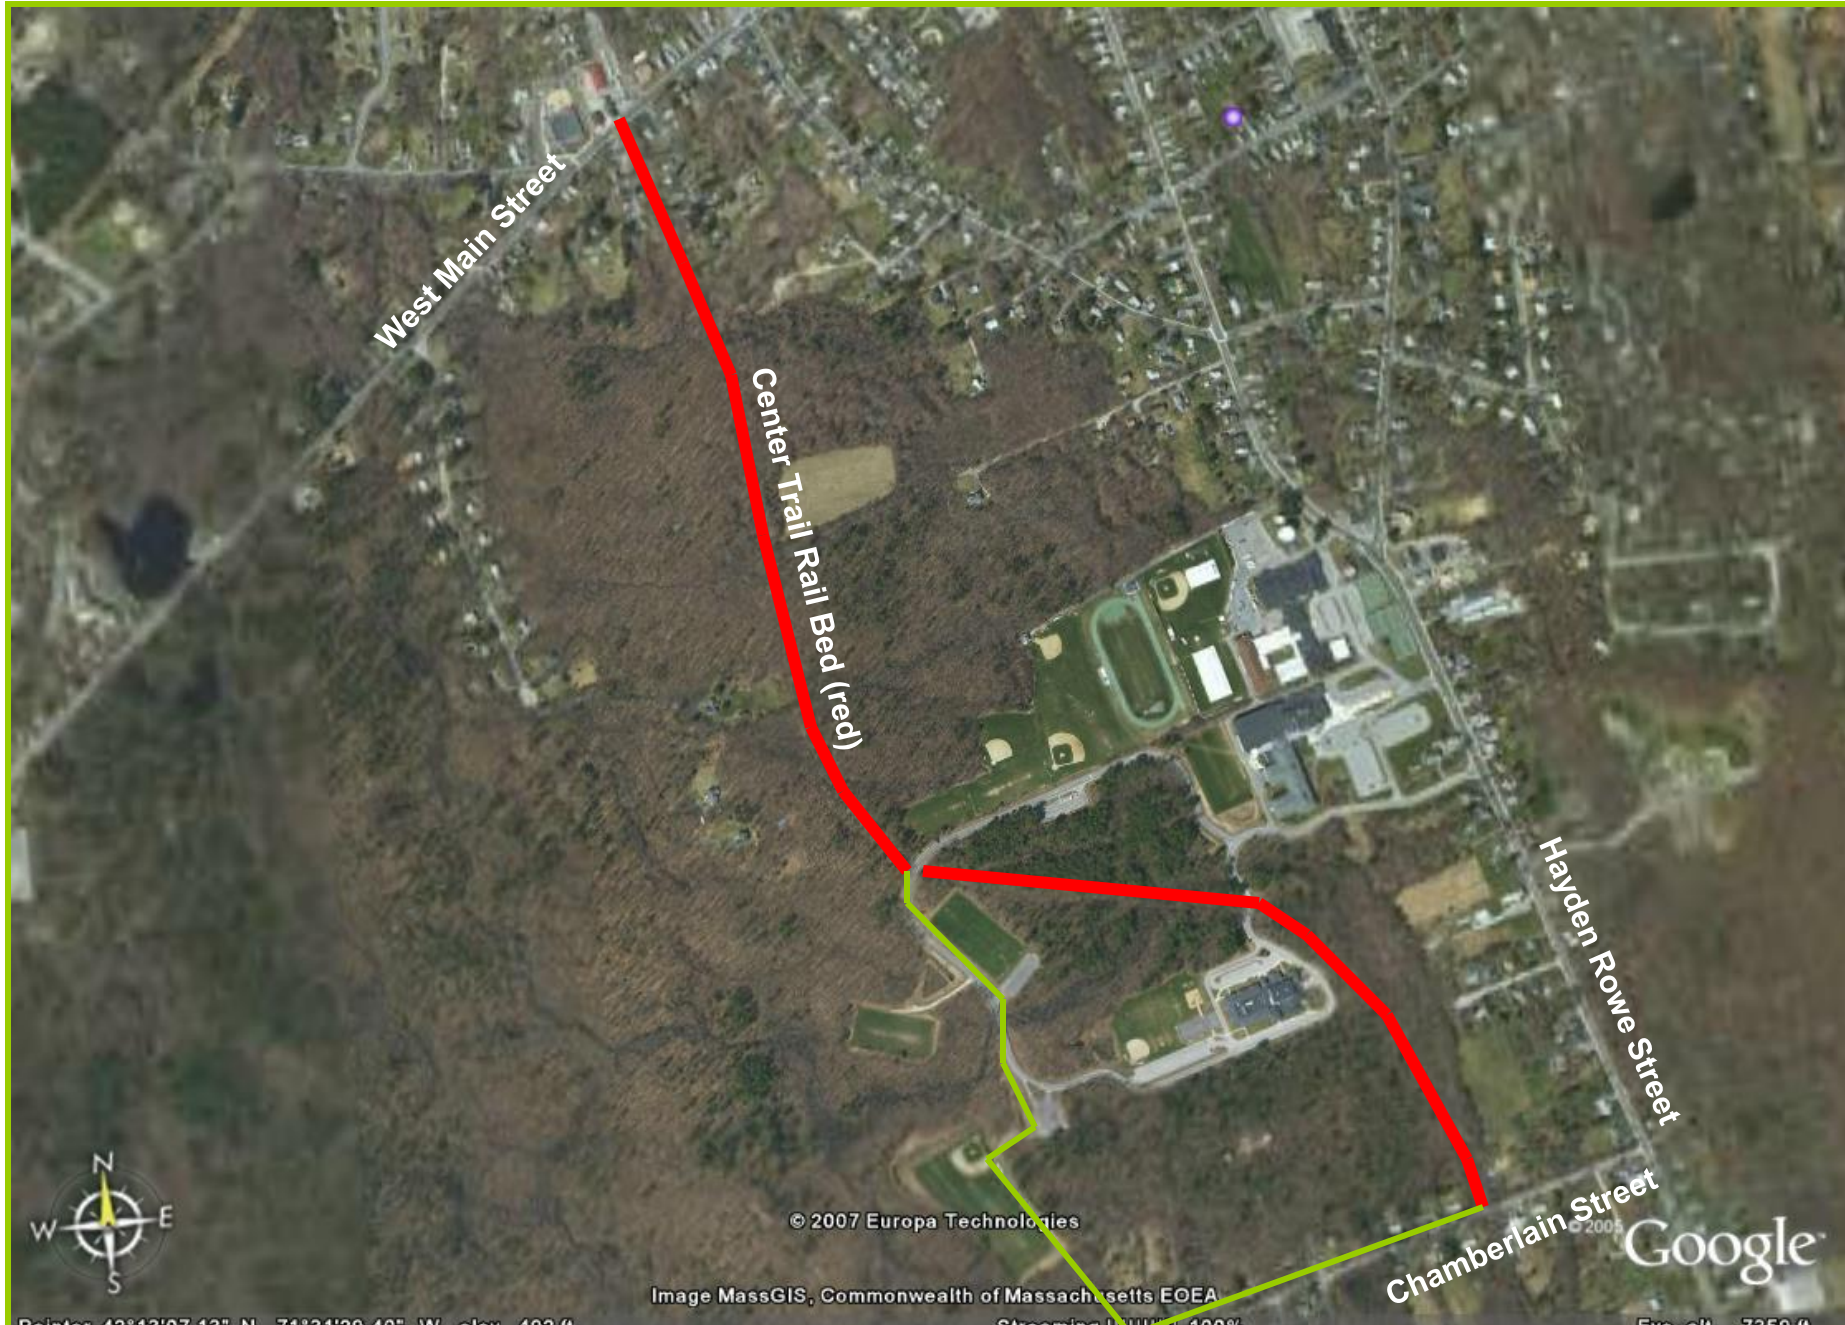

# Center Trail

## Center Trail – A Conservation Restricted Property

**Hopkinton Area Land Trust**

West Main Street

Center Trail Rail Bed (red)

Hayden Rowe Street

Chamberlain Street

© 2007 Europa Technologies

Image MassGIS, Commonwealth of Massachusetts EOE

Google

Pointer 42°13'07.13" N 71°31'29.40" W elev 492 ft

Streaming 100%

Eye alt 7359 ft

# Center Trail (as presented to ConComm)